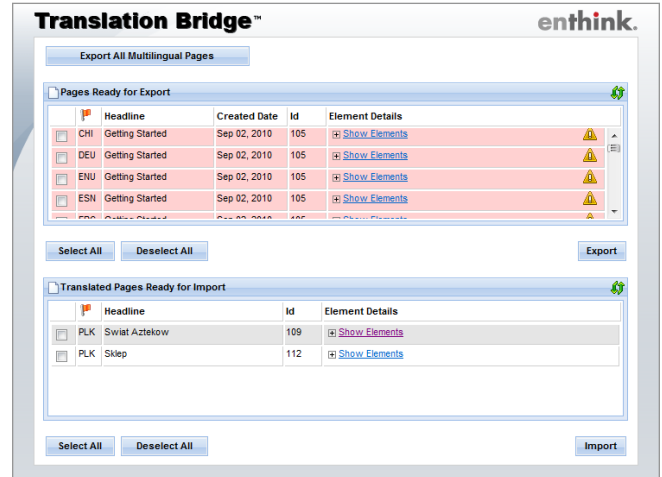

# Translation Bridge™

Brochure

Translate your content to any number of languages at once.

**At Enthink we believe there are solutions to make your organization's knowledge work for your customers and users. We excel in finding solutions that bridge the complexities of technology with the expectations of the living, breathing person that uses it.**

The Enthink Translation Bridge is an Open Text Web Solutions (RedDot CMS) plug-in that allows organizations to manage their content translation process. Translation Bridge queues content identified for translation and exports it on demand or through an automated scheduled process. This effectively eliminates the need for translators to be familiar with the CMS system and allows for external translation houses to translate content using their own translation tools. The content, once translated can be easily imported back into the system. Translation Bridge then takes it one step further by creating all the translated pages in each of their respective languages without any interaction of editors or administrators. With the pages being built and translated content being applied automatically rather than manually, your time to market is significantly reduced.